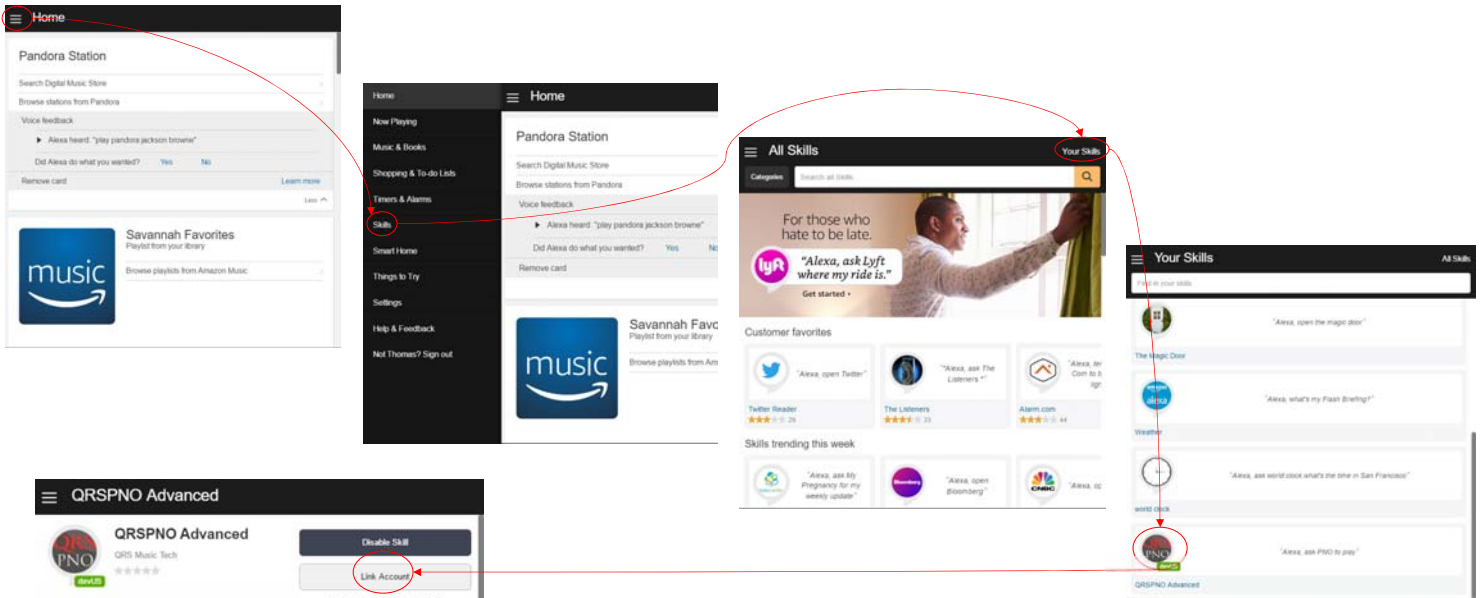

QRS PNO³ USER GUIDE

SETTING UP YOUR PNOMATION SYSTEM TO WORK WITH YOUR AMAZON ECHO/DOT

Step 1. Alexa App Setup - Provides a linking token to place in your PNOmation Systems setup pages.

Step 2. Linking PNOmation to your Amazon Echo/Dot.