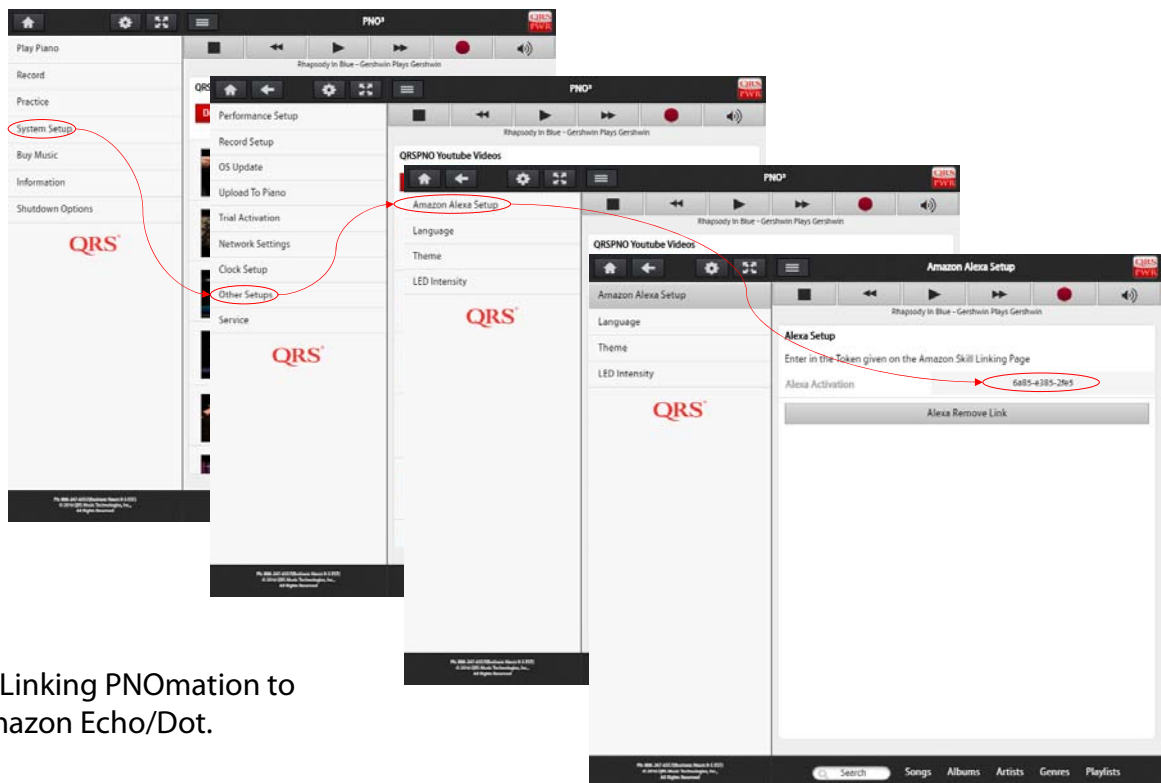

QRS PNO³ USER GUIDE

SETTING UP YOUR PNOMATION SYSTEM TO WORK WITH YOUR AMAZON ECHO/DOT

Step 1. Alexa App Setup - Provides a linking token to place in your PNOmation Systems setup pages.

Step 2. Linking PNOmation to your Amazon Echo/Dot.